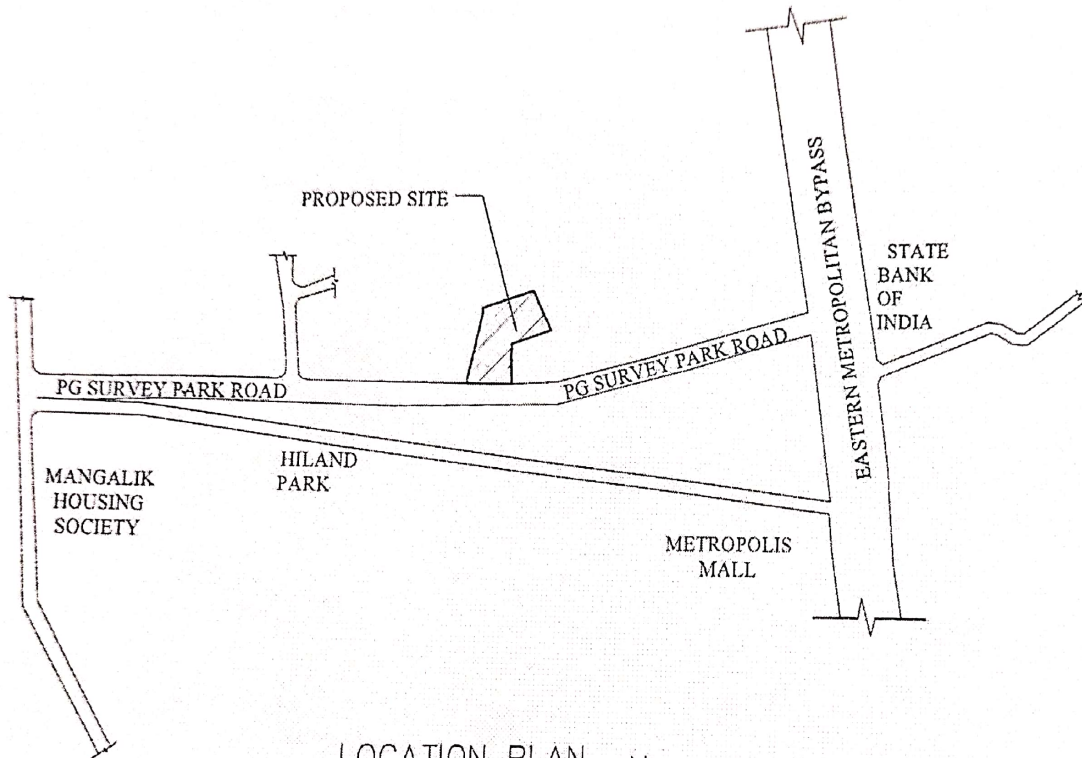

Latitude : 22.485441  
Longitude : 88.390056

LOCATION PLAN N  
SCALE - 1:4000

*Raj Kumar Agarwal*

**Rajkumar Agarwal**  
Architect  
Member of Council of  
Architecture CA / 94 / 17910